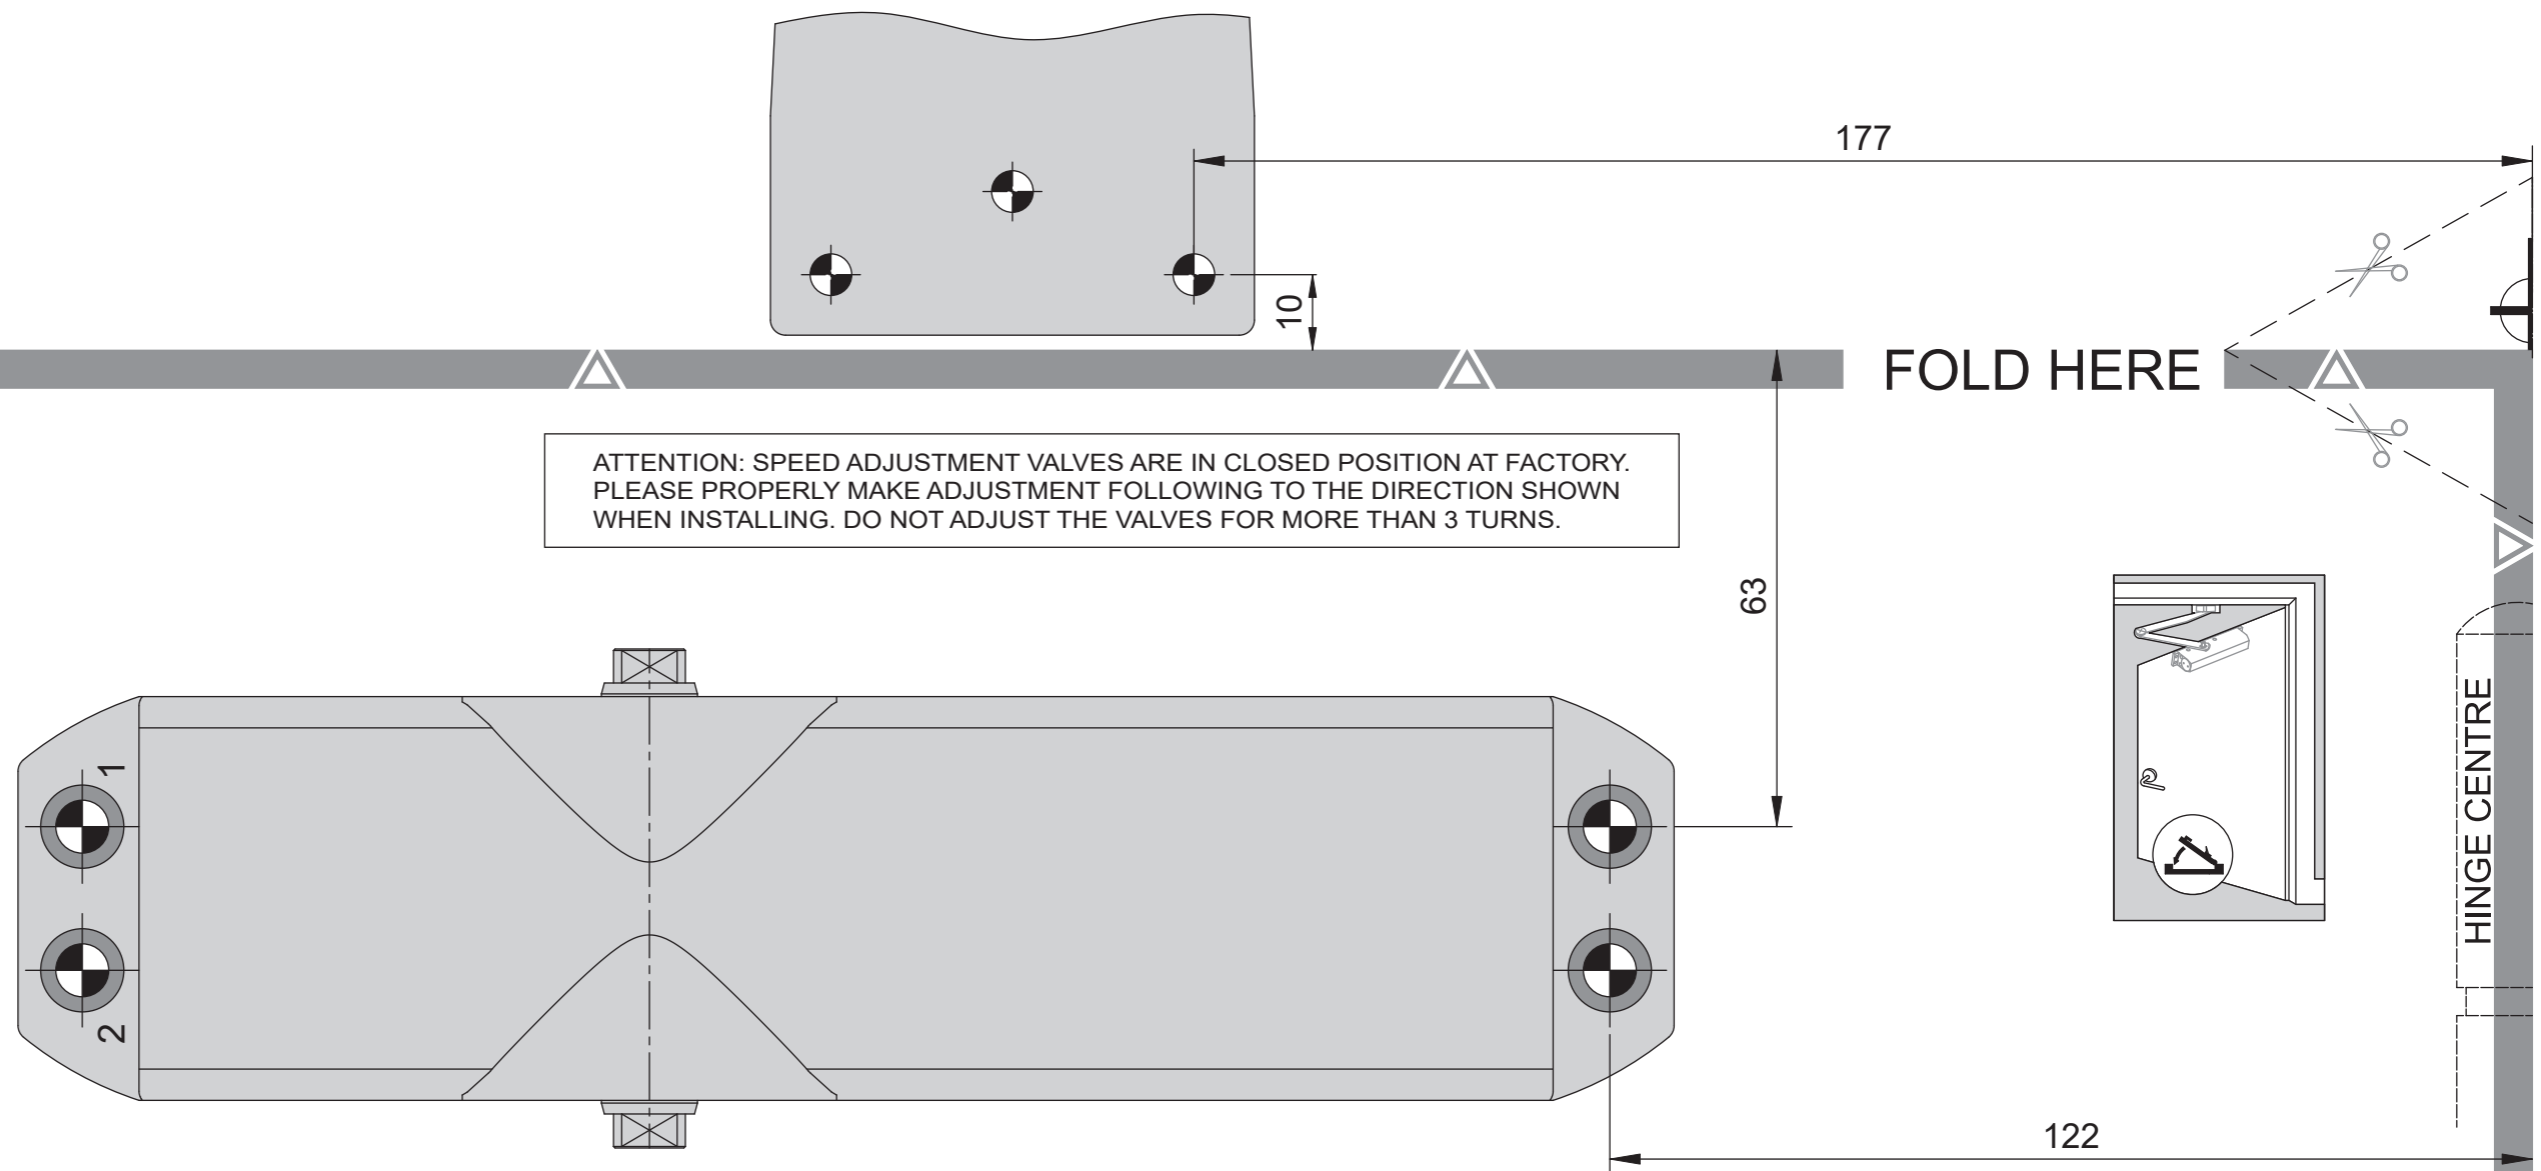

Parallel Fixing (66)

Power size	Max. Door width	Max. Door weight	Max. Door opening
3	950mm	60Kg	160°

		Ø4.2		M5
		Ø2.5		

Power size	Max. Door width	Max. Door weight	Max. Door opening
3	950mm	60Kg	160°

Parallel Fixing (66)