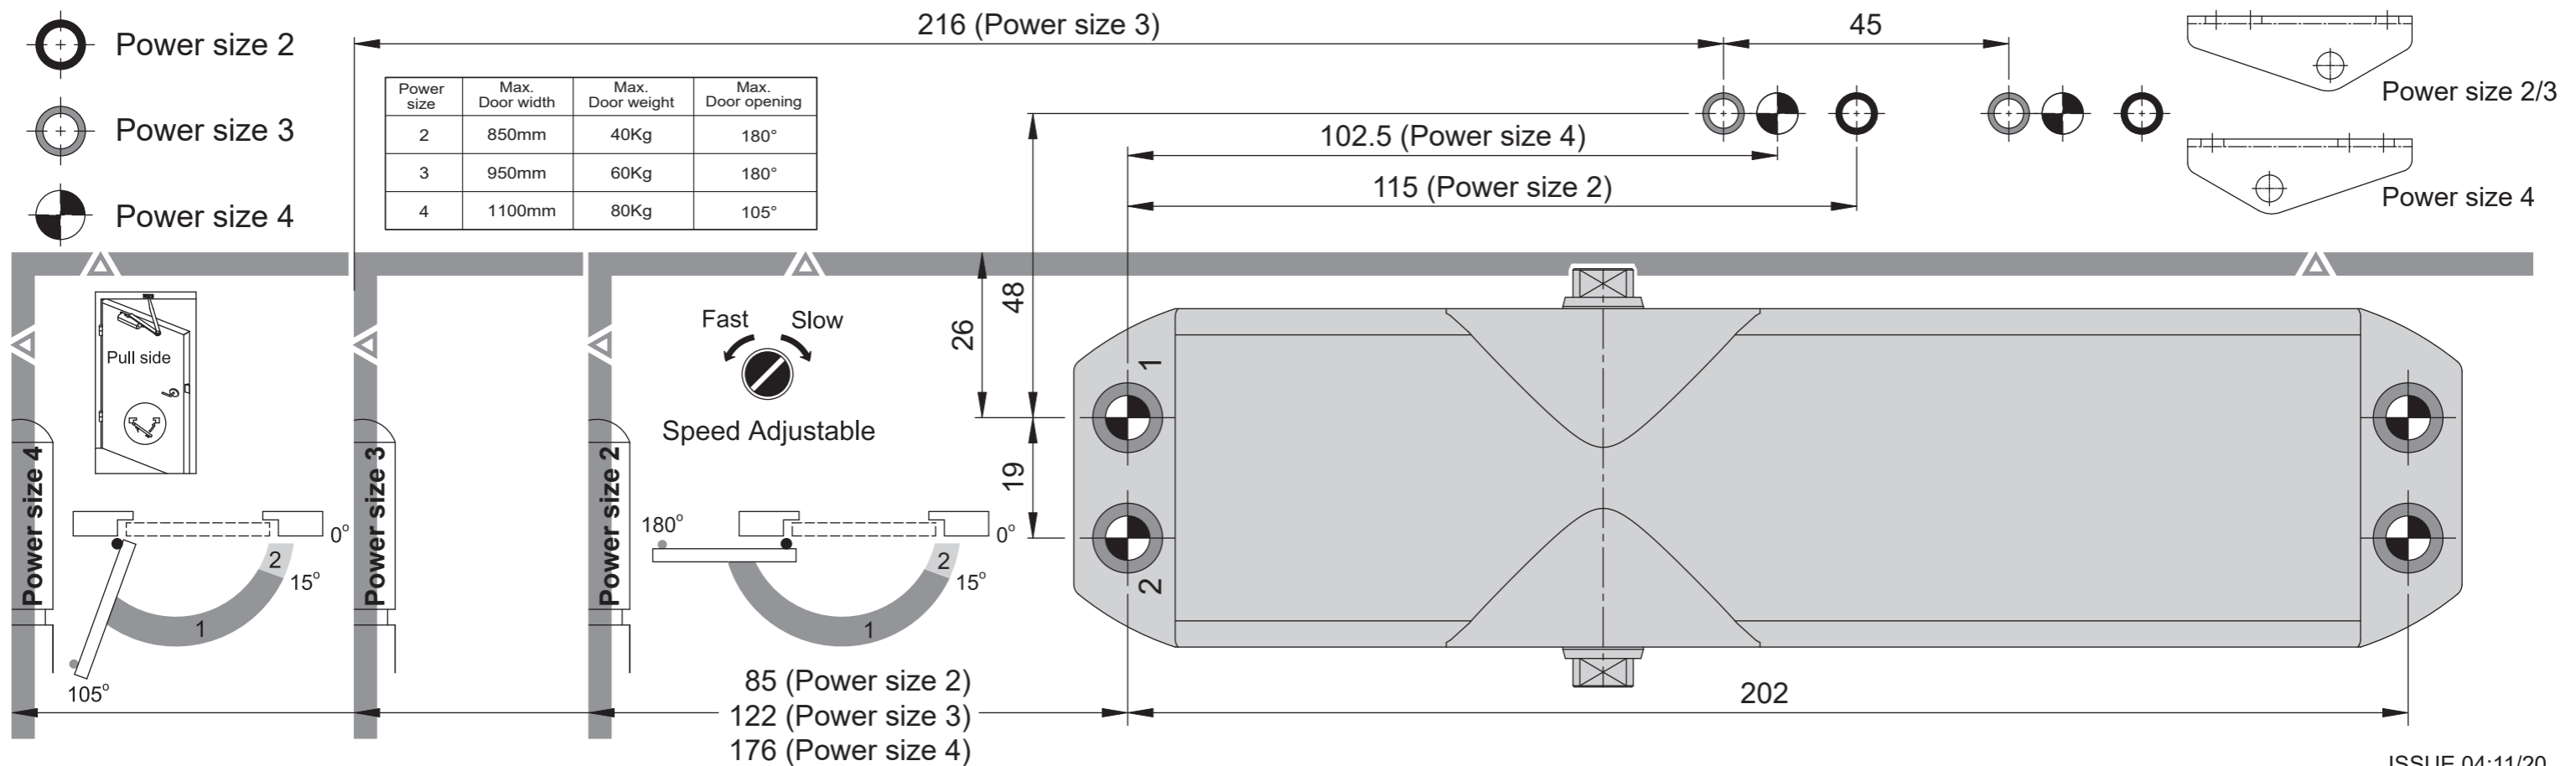

Parallel Fixing (66)

Power size	Max. Door width	Max. Door weight	Max. Door opening
3	950mm	60Kg	160°

		Ø4.2		M5
		Ø2.5		

Power size	Max. Door width	Max. Door weight	Max. Door opening
3	950mm	60Kg	160°

Parallel Fixing (66)