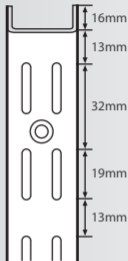

BRACKET AND UPRIGHT DIMENSIONS

Brackets

(Diagrams not to scale)

25.5mm

Uprights

Code	A	B	C	D	E	F
DB610	12.5	608	18	39	218	378

Actual dimensions - mm

**STANDARD
BRACKET**