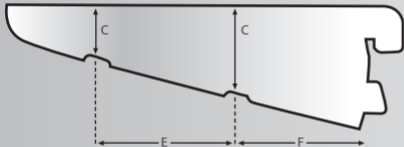

BRACKET AND UPRIGHT DIMENSIONS

Brackets

(Diagrams not to scale)

25.5mm

Uprights

Code	A	B	C	D	E	F
DB610	12.5	608	18	39	218	378

Actual dimensions - mm

**STANDARD
BRACKET**