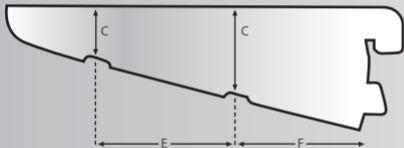

## BRACKET AND UPRIGHT DIMENSIONS

Brackets

(Diagrams not to scale)

25.5mm

Uprights

Code	A	B	C	D	E	F
DB570	12.5	570	18	39	168	372

Actual dimensions - mm

**STANDARD  
BRACKET**