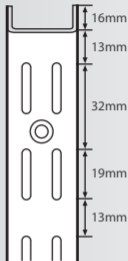

## BRACKET AND UPRIGHT DIMENSIONS

Brackets

(Diagrams not to scale)

25.5mm

Uprights

Code	A	B	C	D	E	F
DB570	12.5	570	18	39	168	372

Actual dimensions - mm

**STANDARD  
BRACKET**